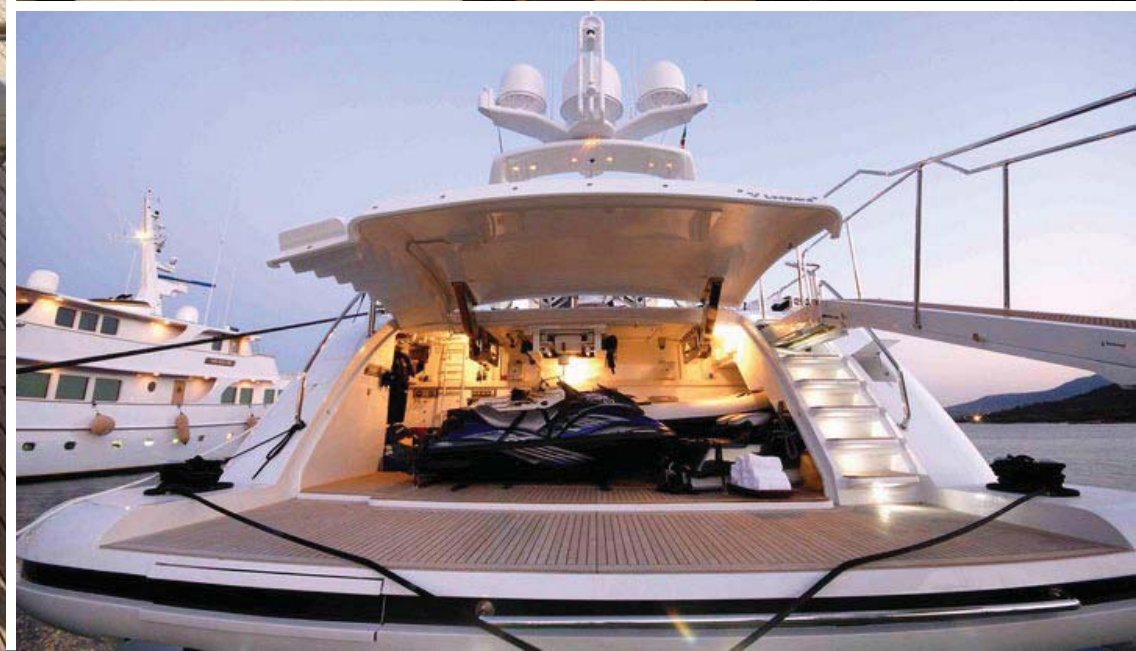

PURE ONE

PURE ONE

SPECIFICATIONS

BUILDER	Leopard (Arno)
YEAR / REFIT	2008
L.O.A.	46.20m / 152'
ACCOMMODATION	12 guests in 3 double, 2 twin
EVENTS AT PORT	40 guests
CRUISING SPEED	28 knots
CREW	8

TENDERS & TOYS

10.5 Chase tender Twin 190hp
5m Aqua Scan RIB tender 190hp

Yamaha XP 1300 Waverunner
2 Yamaha SJ Jet-skis

2 Bikes (Also static)
Rowing machine
Waterskis
Wakeboard
Floating trampoline
Towable toys
Diving (4)
Fishing